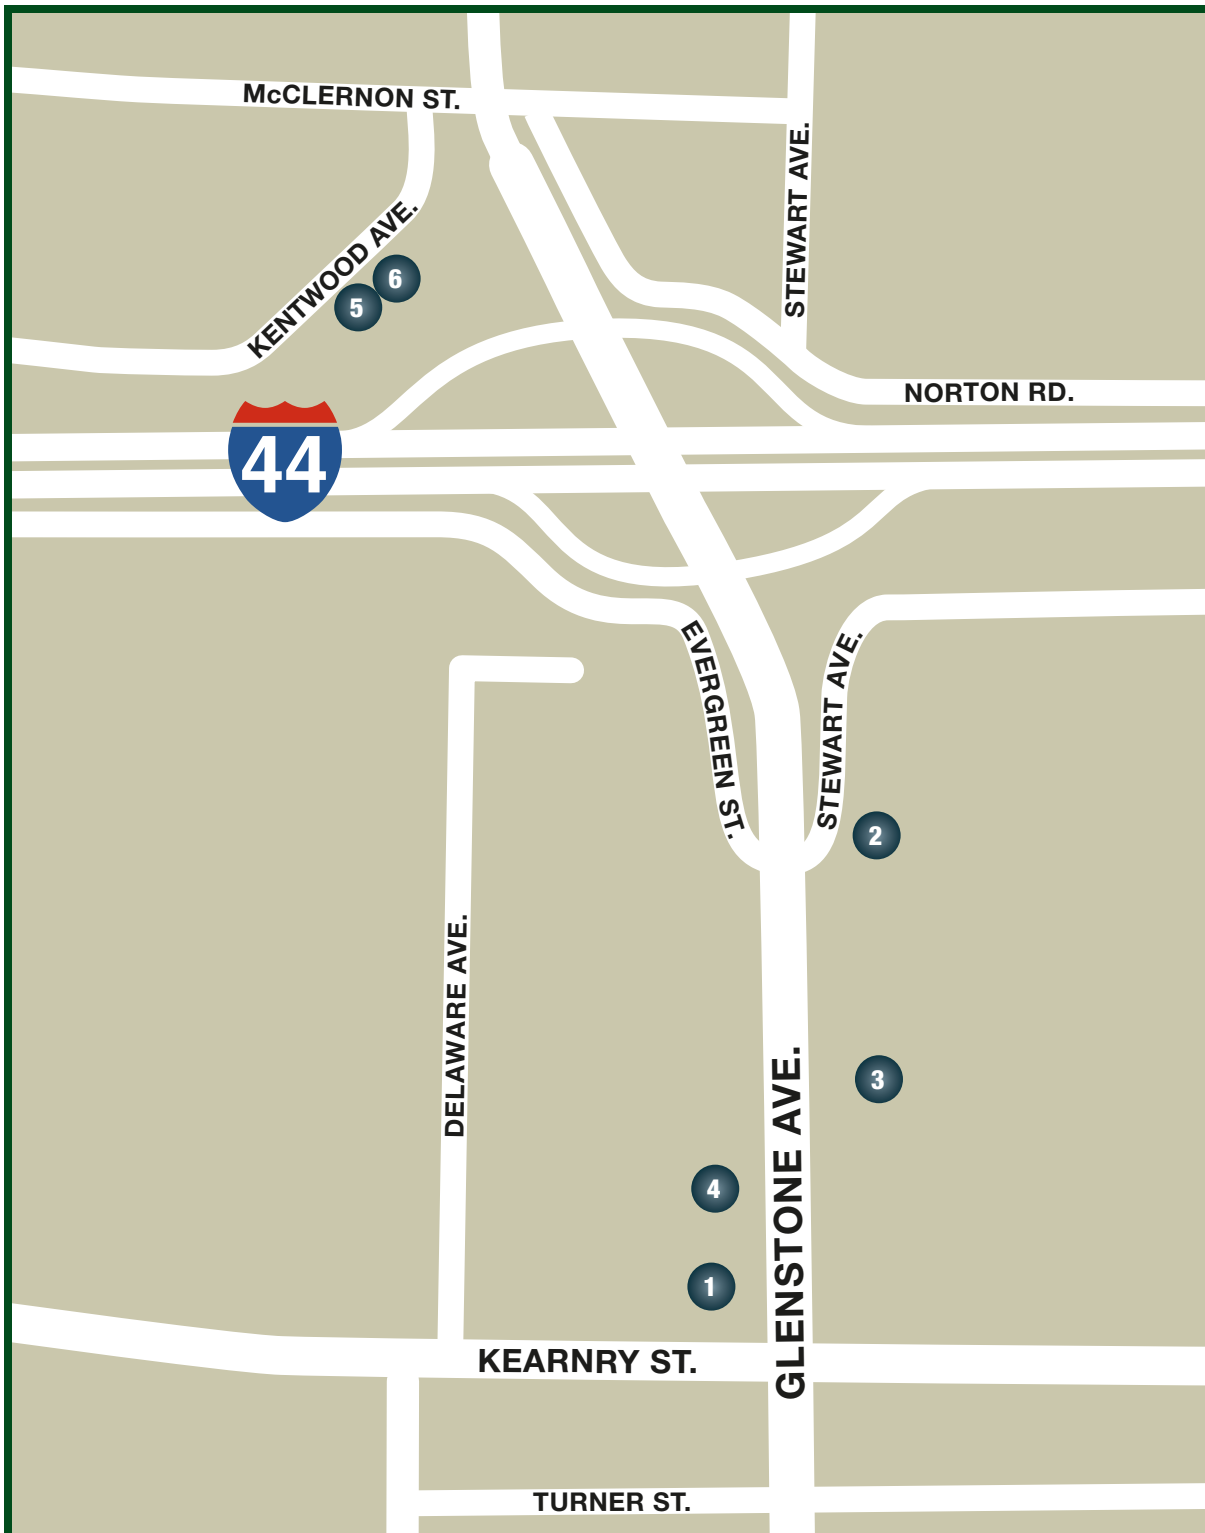

## ● Accommodations

1. **Doubletree Hotel by Hilton Springfield** – 2431 N. Glenstone Ave.
2. **Holiday Inn Hotel & Suites** – 2720 N. Glenstone Ave.
3. **Oasis Hotel & Convention Center** – 2546 N. Glenstone Ave.
4. **Fairfield Inn** – 2455 N. Glenstone Ave.
5. **Holiday Inn Express & Suites** – 3700 N. Kentwood Ave.

## MoACTE Conference Location

2. **Holiday Inn Hotel & Suites** – 2720 N. Glenstone Ave.
3. **Oasis Hotel & Convention Center** – 2546 N. Glenstone Ave.
6. **Barley House at Moon Town Crossing** – 3060 N. Kentwood Ave.